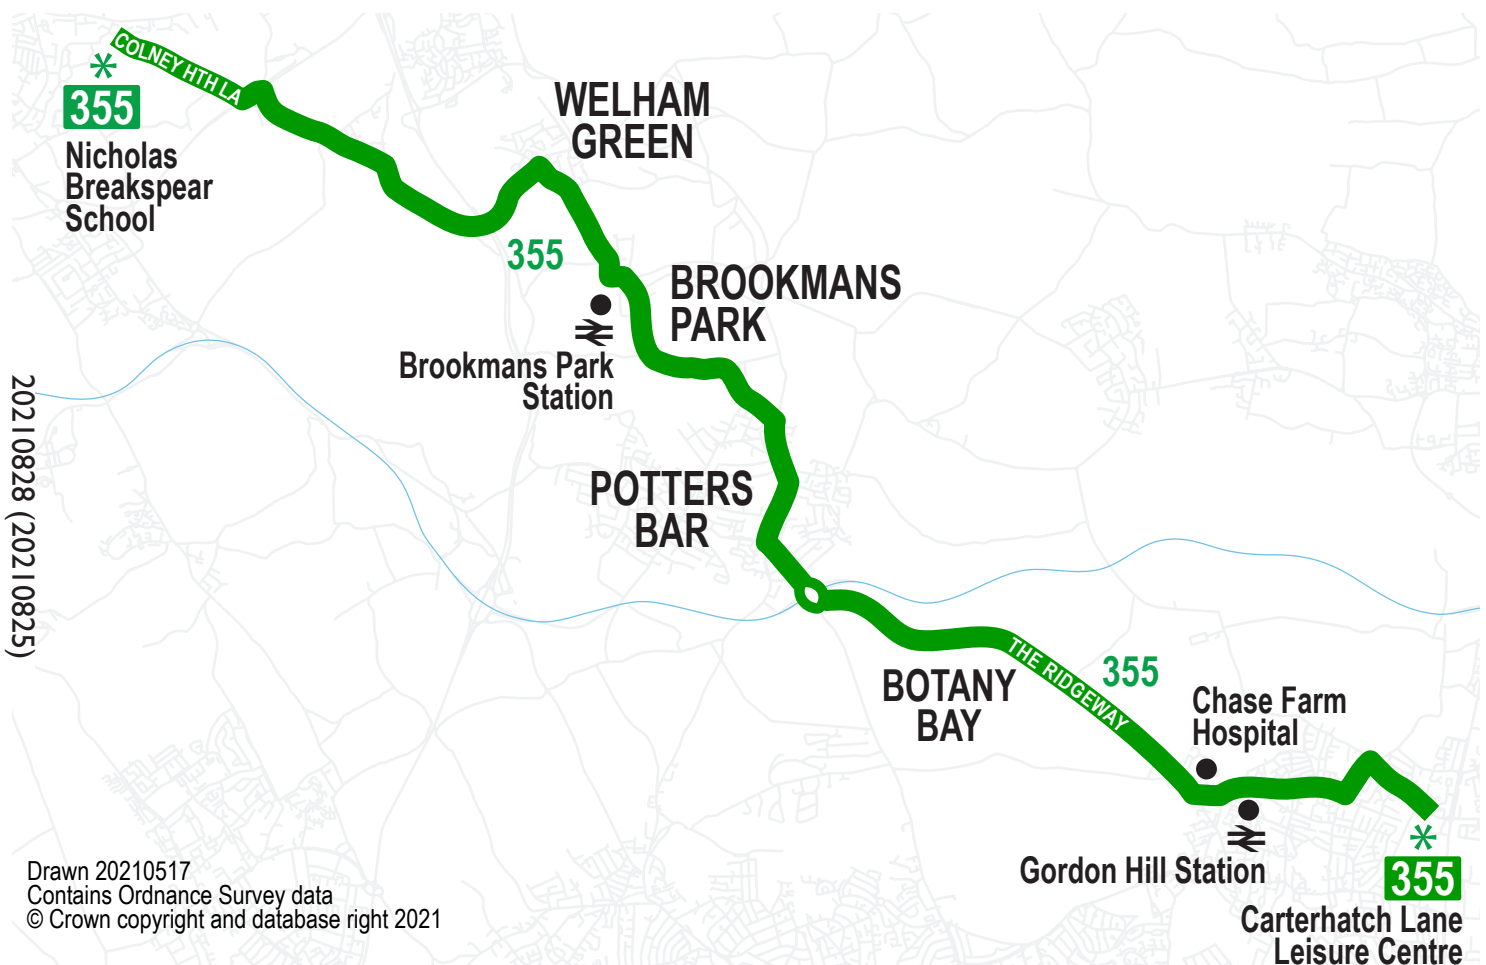

355 Carterhatch – Oaklands

serving Nicholas Breakspear School

Schooldays (Available to all passengers)

Carterhatch David LLOYD Centre	0720
Forty Hill Clay Hill, Stop F	0723
Forty Hill The Hop Poles, Stop P	0727
Clay Hill Chase Side, Stop R	0730
Gordon Hill Station  Stop A	0732
The Ridgeway Hadley Road, Stop Q	0734
Botany Bay The Robin Hood	0737
Potters Bar Southgate Rd, Highview Gdns	0745
Potters Bar High Street, Metroline Bus Garage	0748
Little Heath Church Road	0751
Swanley Bar Hawkshead Road	0754
Brooklands Park Bradmore Green, Stop B	0756
Welham Green Station Road	0759
Welham Green Dixons Hill Road, Stop D	0800
Colney Heath High Street, Roestock Lane	0807
Oaklands Nicholas Breakspear School	0815

No service in school holidays or on Saturdays and Sundays.

Autumn 2021

355 Oaklands – Carterhatch

serving Nicholas Breakspear School

Schooldays (Available to all passengers)

Oaklands Nicholas Breakspear School	1520
Colney Heath High Street, Wistlea Crescent	1524
Welham Green Dixons Hill Road, Stop E	1530
Welham Green Station Road	1531
Brooklands Park Bradmore Green	1534
Swanley Bar Hawkshead Road	1537
Little Heath Church Road	1540
Potters Bar High Street, Metroline Bus Garage	1544
Potters Bar Southgate Rd, Highview Gdns	1548
Botany Bay The Robin Hood	1554
Chase Farm Hospital Stop B	1557
Gordon Hill Station ⚡ Stop B	1559
Clay Hill Chase Side, Stop D	1601
Forty Hill The Hop Poles, Stop G	1604
Forty Hill Clay Hill, Stop J	1608
Carterhatch David LLOYD Centre	1610