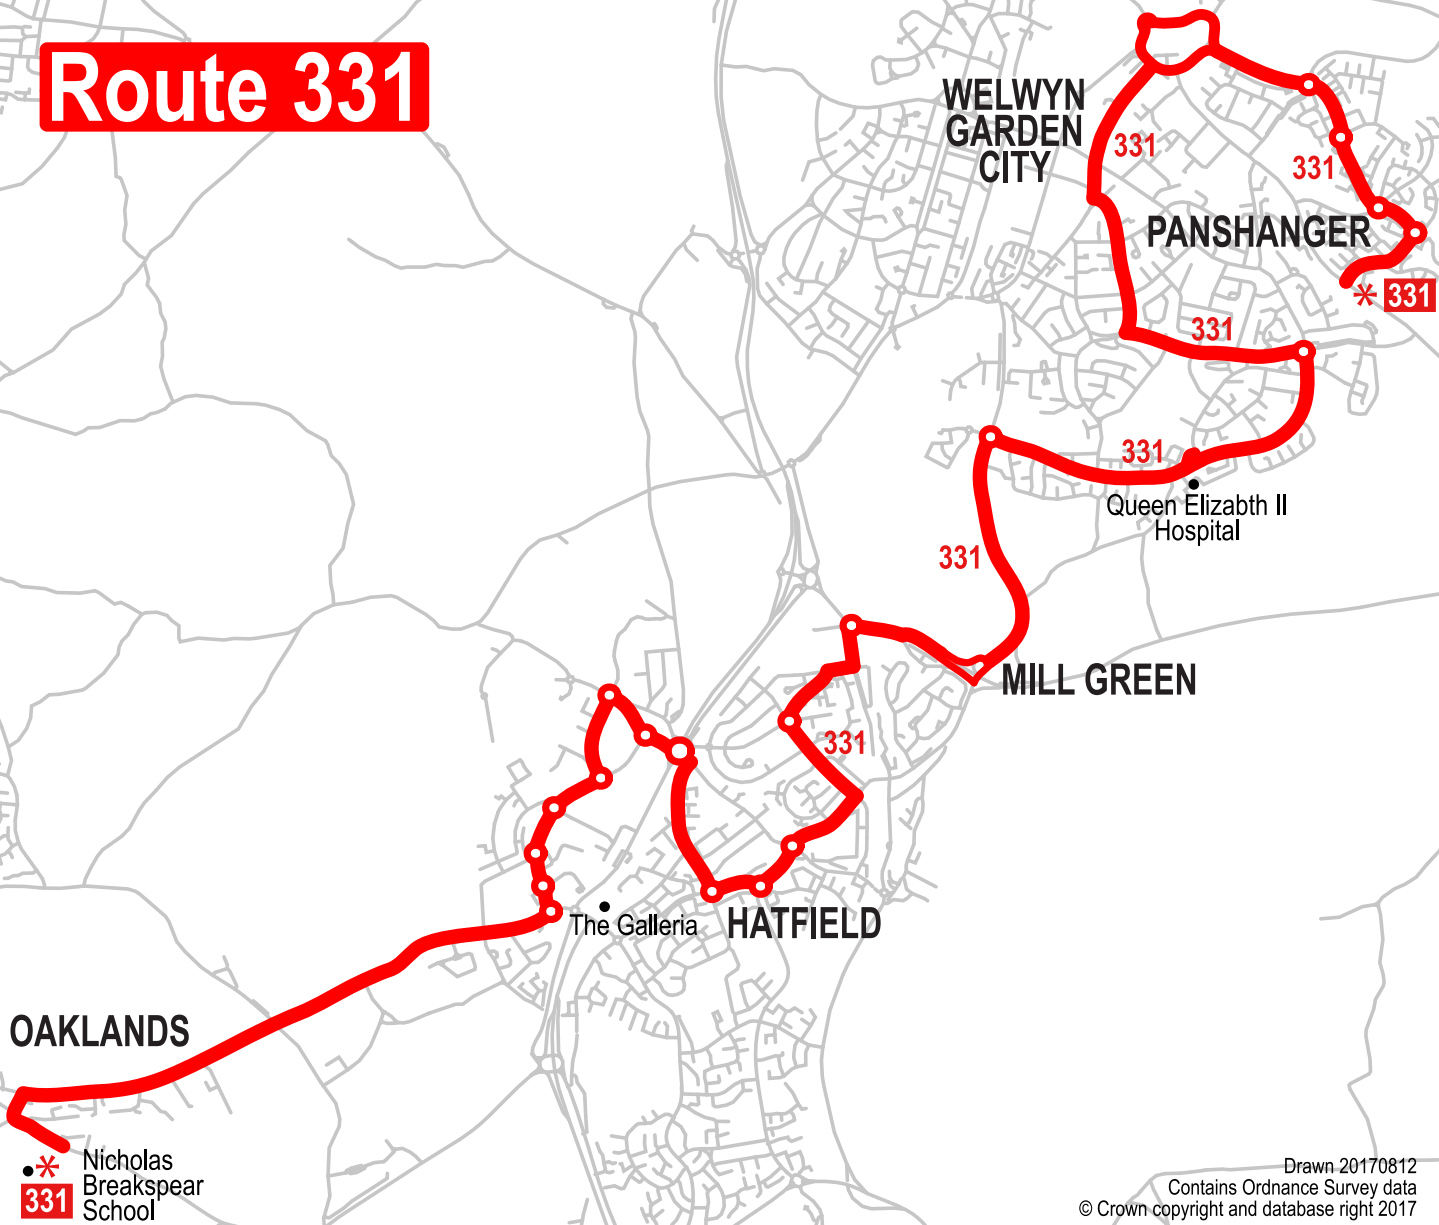

Route 331

*** 331** Nicholas Breakspear School

Drawn 20170812
Contains Ordnance Survey data
© Crown copyright and database right 2017